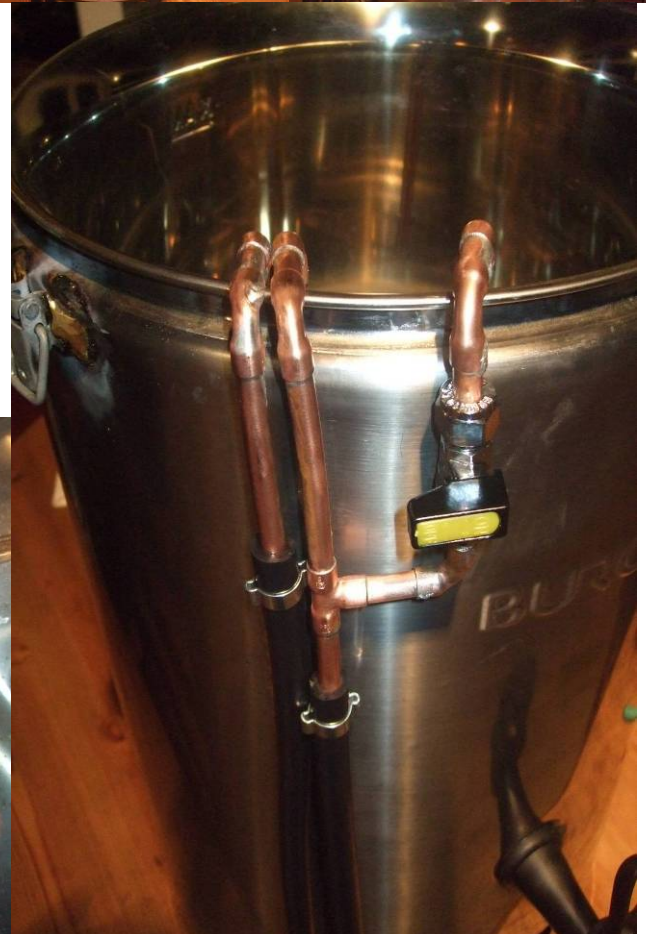

Lovat's New Build Converted Mobility scooter and double axel Trailer 2010 – For Sale - 07905 013221 or E-Mail Lovat@Lovat.Biz

Lovat's New Build Converted Mobility scooter and double axel Trailer 2010 – For Sale - 07905 013221 or E-Mail Lovat@Lovat.Biz