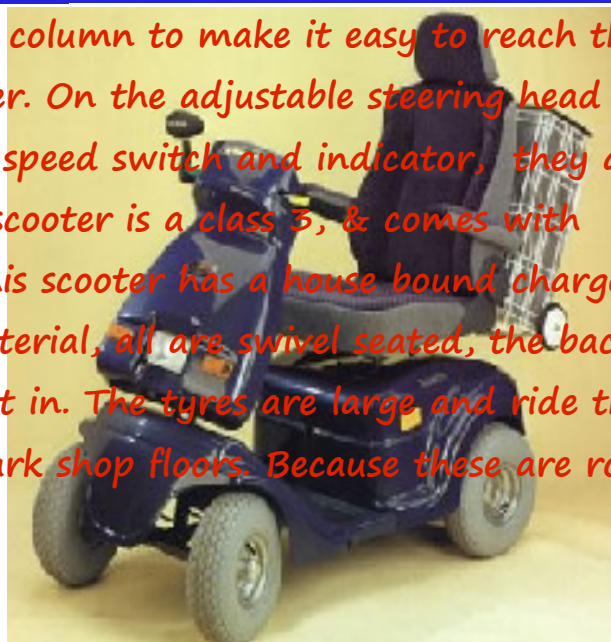

Rent a Mobility Scooter From £2.00 per day

Contact LSC Services on Tel. :- 07905 013221 or 01241 875825

These scooters have been continuously developed and improved over the past six years, striving for a better quality product in all respects, it is capable of long distances, in all conditions and on a daily basis if required.

These scooters have an adjustable steering column to make it easy to reach the controls. They have a front and rear bumper. On the adjustable steering head there are buttons which operate the lights, speed switch and indicator, they are all "pictured" on the touch pad dash. This scooter is a class 3, & comes with front & rear lights, Indicators and horn. This scooter has a house bound charger. Some of the seats are smooth plastic or material, all are swivel seated, the back adjusts. They have adjustable arm rests built in. The tyres are large and ride the kerb well, the grey rubber tyres do not mark shop floors. Because these are road worthy and robust mobility Scooters.

Mobility Scooter Specifications

Number of wheels	4"	
Overall length	53.53"	135-142 cm
Overall height	45"	115 cm
Overall width	27"	69 cm
Wheelbase	36-38"	91.5 - 96.5 cm
Turning radius	12 ft	3.6 mts
Total weight - with batteries	270 Lbs	88 kg
Speed forward (max)	8 mph	13kph
Speed reverse (max)	4 mph	6.5 kph
Gradient in degrees	1.5 Deg	
Range with standard batteries	up to 35miles	80 Amp
Deck to ground clearance	5.5"	14cm
Seat dimensions	31"h x 24"w	79 cm x 61 cm
Maximum load capacity	350 lbs - 25st	160 kg
Colours available if available	Blue/Anthracite/Forest/Cherry	